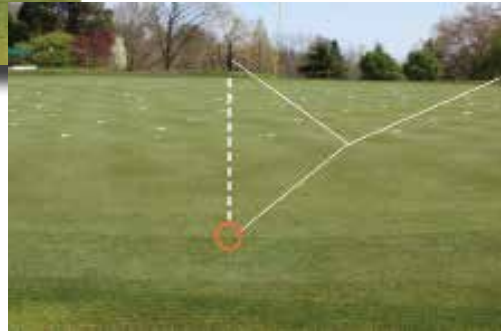

1. 3 From starting point, walk the number of paces marked Depth on the pinsheet, always walking towards the small Cherry tree behind green
2. 4 Proceed with general hole location pace technique to arrive at correct location, reference page 2 of this Playbook for instruction on general technique

Features

With ezLocator you will experience many direct and indirect benefits to your entire golf operation. Some of the features include:

- Improves club image among golfers
- Streamlines communication between the pro shop and maintenance staff
- Adapts for general or tournament play
- Reduces maintenance costs
- Reduces supervisory responsibility
- Eliminates hole placement errors and guesswork
- Provides the ability to save and review historical information
- Adapts easily to changing weather conditions "on the fly"
- Enhances the player's experience

ezLocator Pin Sheet

DALLAS ATHLETIC CLUB			Dallas Athletic Club Blue Course HOLE LOCATIONS FOR November 1, 2012 www.goEZLocator.com			DALLAS ATHLETIC CLUB											
1	Depth 37		2	Depth 36		3	Depth 41		10	Depth 36		11	Depth 33		12	Depth 33	
-15	3,4R		+4	22,9L		+8	28,3R		-2	10,10L		-10	6,4R		+8	24,4L	
4	Depth 36		5	Depth 44		6	Depth 35		13	Depth 39		14	Depth 35		15	Depth 32	
-6	12,8R		0	22,7R		+8	25,9R		+1	19,3L		0	17,7R		-8	8,5R	
7	Depth 34		8	Depth 30		9	Depth 37		16	Depth 30		17	Depth 37		18	Depth 28	
-14	3,5L		+9	24,7R		+4	22,8R		+6	21,3R		+2	20,9L		+2	16,15L	

Generated by ezLocators