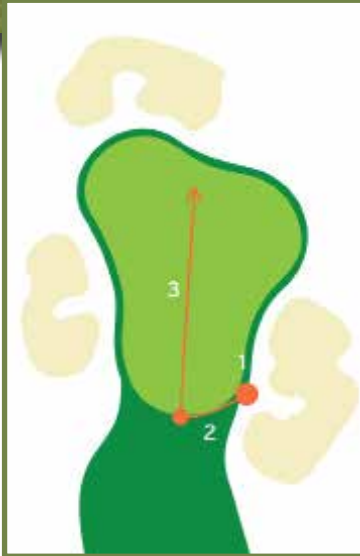

1. 3 From starting point, walk the number of paces marked Depth on the pinsheet, always walking towards the small Cherry tree behind green
2. 4 Proceed with general hole location pace technique to arrive at correct location, reference page 2 of this Playbook for instruction on general technique

Features

With ezLocator you will experience many direct and indirect benefits to your entire golf operation. Some of the features include:

- Improves club image among golfers
- Streamlines communication between the pro shop and maintenance staff
- Adapts for general or tournament play
- Reduces maintenance costs
- Reduces supervisory responsibility
- Eliminates hole placement errors and guesswork
- Provides the ability to save and review historical information
- Adapts easily to changing weather conditions "on the fly"
- Enhances the player's experience

ezLocator Pin Sheet

DALLAS ATHLETIC CLUB			Dallas Athletic Club Blue Course HOLE LOCATIONS FOR November 1, 2012 www.goEZLocator.com			DALLAS ATHLETIC CLUB											
1	Depth 37		2	Depth 36		3	Depth 41		10	Depth 36		11	Depth 33		12	Depth 33	
-15	3,4R		+4	22,9L		+8	28,3R		-2	10,10L		-10	6,4R		+8	24,4L	
4	Depth 36		5	Depth 44		6	Depth 35		13	Depth 39		14	Depth 35		15	Depth 32	
-6	12,8R		0	22,7R		+8	25,9R		+1	19,3L		0	17,7R		-8	8,5R	
7	Depth 34		8	Depth 30		9	Depth 37		16	Depth 30		17	Depth 37		18	Depth 28	
-14	3,5L		+9	24,7R		+4	22,8R		+6	21,3R		+2	20,9L		+2	16,15L	

Generated by ezLocators